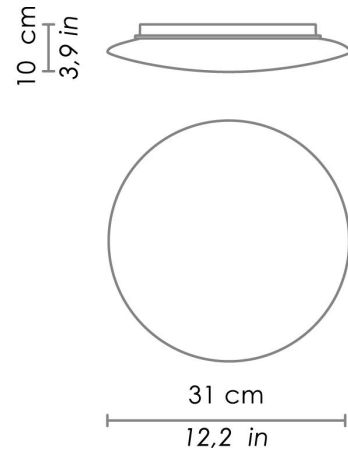

BIS

WALL

Wall-ceiling lamps with diffuser in mouth-blown, satin-finish opal triplex glass; chlorine-resistant, anti-UV, neutral translucent polycarbonate frame. Twist-lock system for the glass component. The product is suitable for indoor use only. IP44 rating.

CODE	COLOR
ZA-LL6111NE	Transparent

DIMENSIONS AND HOLES

Dimensions \varnothing 31 cm / \varnothing 12.2 in

ILLUMINOTECHNICAL SPECIFICATIONS

Source	E26
Type	Bulb E26
Total Watt	1 x 75W MAX

ILLUMINOTECHNICAL SPECIFICATIONS